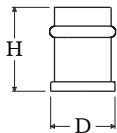

LUXE ATELIER

MILANO

Fermaporta a Pavimento Serie Fluted  
*Fluted Series Floor Stop*

Dimensioni  
*Dimensions*

	H	D
XS	39	35
S	44	35
M	49	35
L	54	35
XL	59	35

Dimensioni in millimetri  
*Dimensions given in millimeters*

Fornito con O-ring in gomma e vite fissaggio.  
Disponibile in tutte le finiture standard.  
Dimensioni e finiture su misura disponibili su richiesta.

*Regularly furnished with black bumper and fixing screw.  
Additional sizes available by special order. Available in standard and custom finishes.*